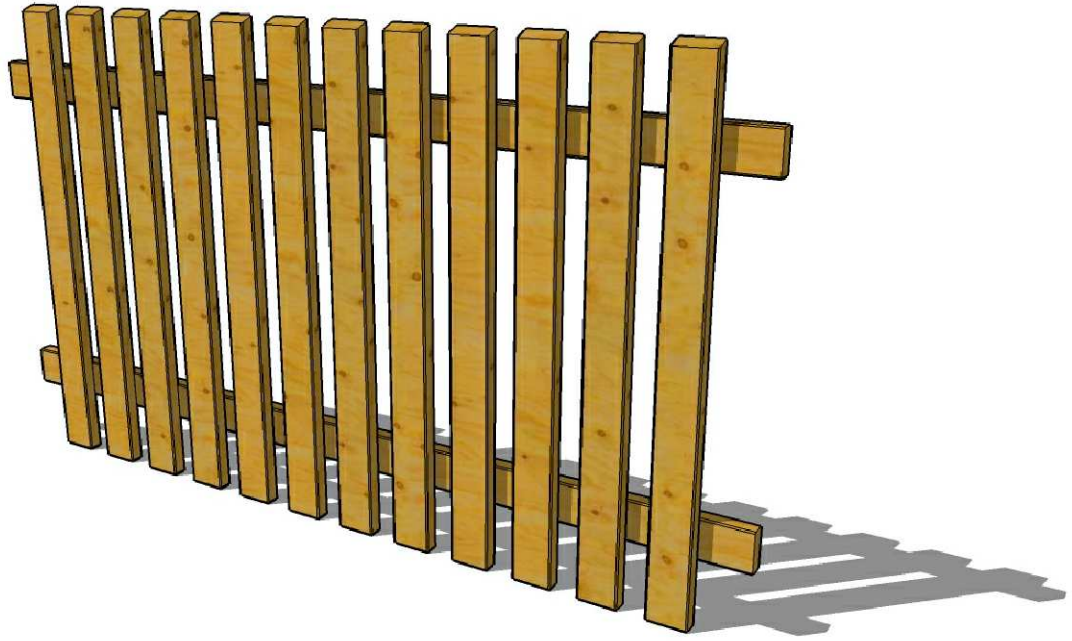

890 250

CLOTURES	REV01	Longeur de 2.00m	2016-11-09
	REV00	Sapin	2011-02-09
Nom: City	Essence: Sapin Rouge		
	Traitement: TRAITE AUTOCLAVE		
Dimensions: 2.00 x h1.20	Echelle: 1:16		
	890 250 Cloture City REV02		1/1

ref.890 250