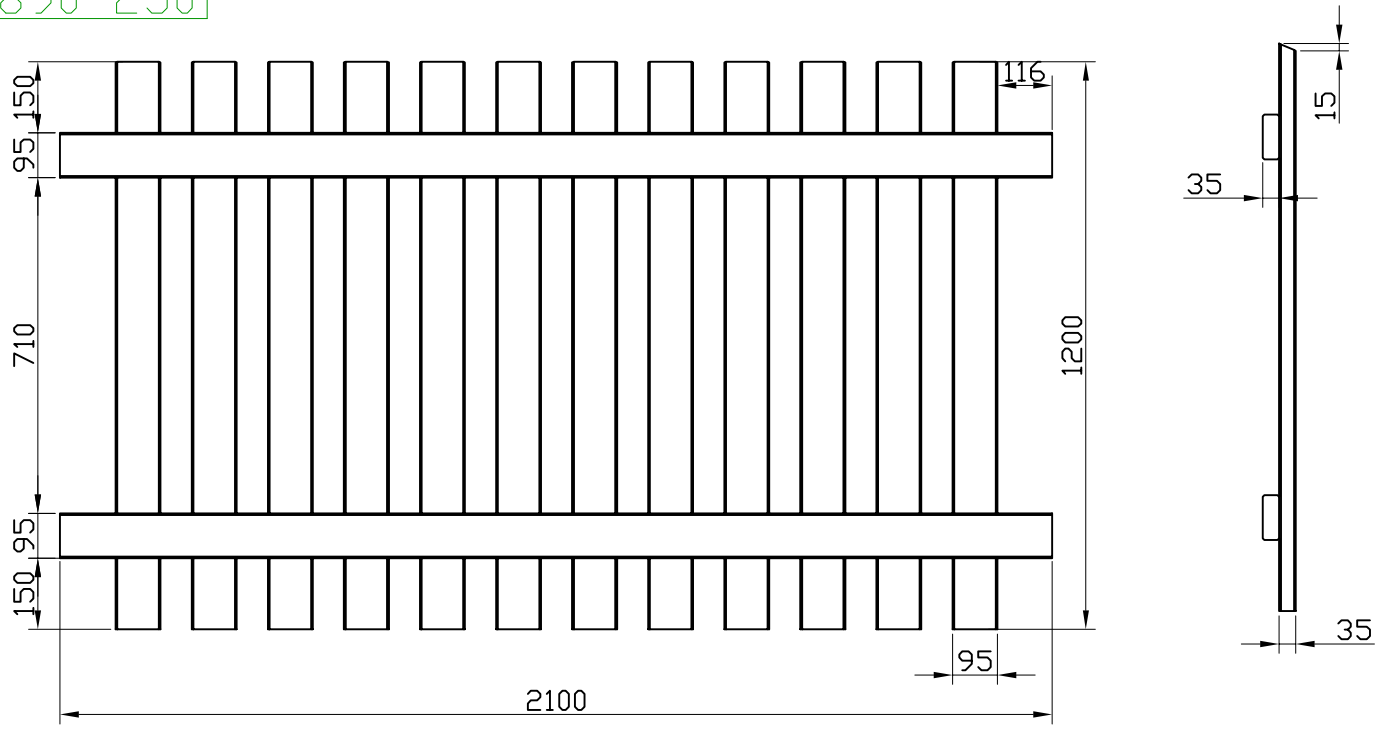

890 250

CLOTURES	REV01	Longeur de 2.00m	2016-11-09
	REV00	Sapin	2011-02-09
Nom: City	Essence: Sapin Rouge		
	Traitement: TRAITE AUTOCLAVE		
Dimensions: 2.00 x h1.20	Echelle: 1:16		
	890 250 Cloture City REV02		1/1

ref.890 250